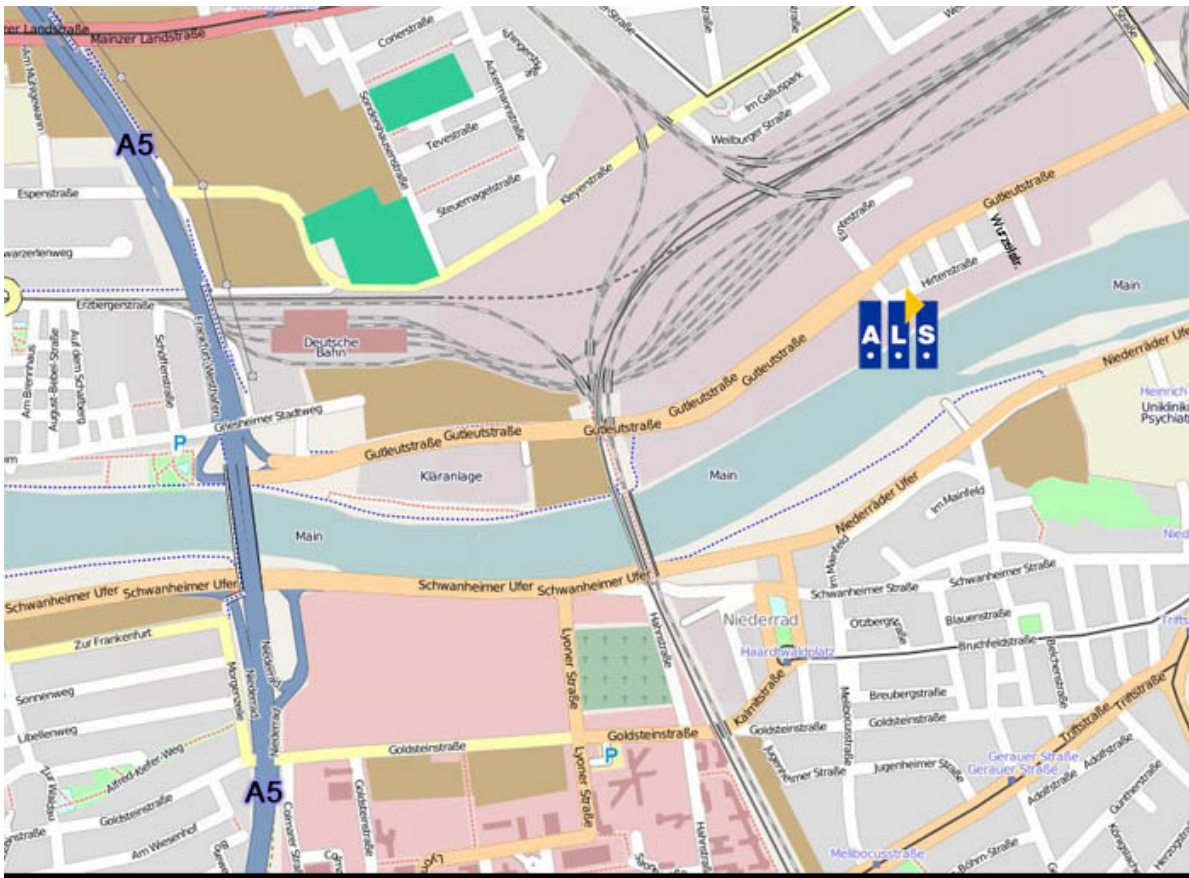

Finding ALS whilst driving from the south

Leaving the Frankfurter Kreuz (crossover) behind you exit the Autobahn number 5 onto the A648 in the direction of Wiesbaden but only briefly, exiting almost immediately onto the A5 again in a southerly direction.

Exit the autobahn number 5 via exit Uni - Klinik / Westhafen.

This brings you onto the Gutleutstrasse. Drive 1,8 kilometres towards the city.

Directly before the company Marx, on the right hand side, turn right into the Wurzelstrasse, this turns automatically right again into the Hirtenstrasse. Find numbers 9 - 11 on the left hand side.

Quelle: OpenStreetMap.de